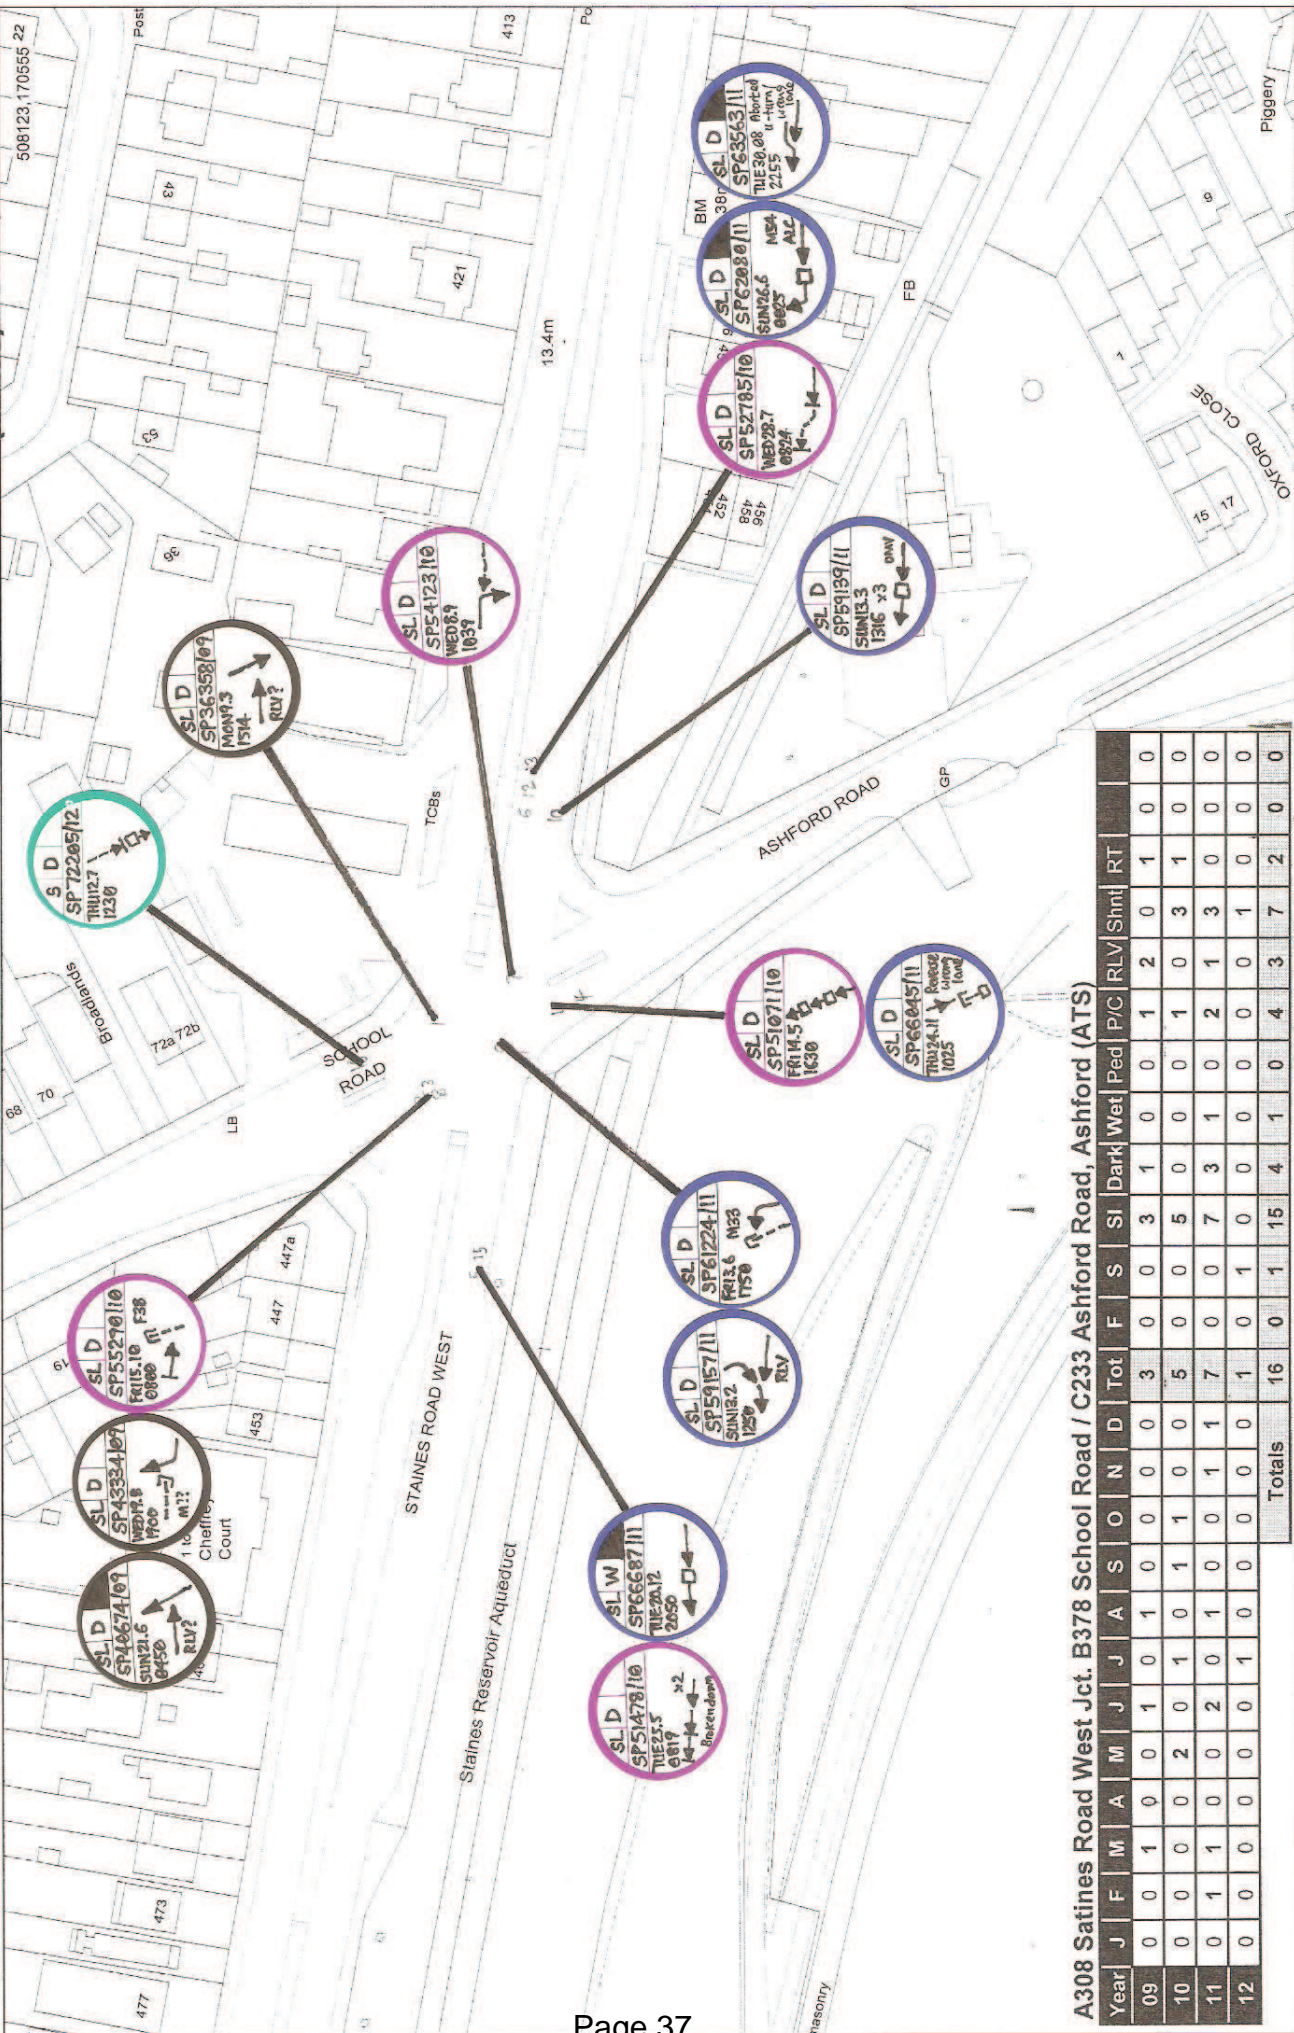

A308 Staines Road West Jct. B378 School Road, Ashford (ATS)

A308 Satines Road West Jct. B378 School Road / C233 Ashford Road, Ashford (ATS)

Year	J	F	M	A	M	J	J	A	S	O	N	D	Tot	F	S	SI	Dark	Wet	Ped	P/C	RLV	Shiml	RT		
09	0	0	1	0	0	1	0	1	0	0	0	0	3	0	0	3	1	0	0	1	2	0	1	0	0
10	0	0	0	0	2	0	1	0	1	1	0	0	5	0	0	5	0	0	0	1	0	3	1	0	0
11	0	1	1	0	0	2	0	1	0	0	1	1	7	0	0	7	3	1	0	2	1	3	0	0	0
12	0	0	0	0	0	0	1	0	0	0	0	0	1	0	1	0	0	0	0	0	0	1	0	0	0
Totals													16	0	1	15	4	1	0	4	3	7	2	0	0

Scale 1:1250

*Reproduced from the Ordnance Survey mapping with the permission of the Controller of Her Majesty's Stationery Office © Crown copyright. Unauthorised reproduction infringes Crown copyright and may lead to prosecution or civil proceedings.